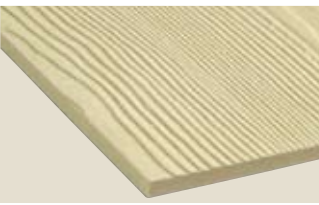

Untrimmed sizes			
Thickness	8 mm or 12 mm	8 mm or 12 mm	8 mm or 12 mm
Width	1.280 mm	1.280 mm	1.530 mm
Length	2.530 mm	3.130 mm	3.130 mm

Trimmed sizes			
Thickness	8 mm or 12 mm	8 mm or 12 mm	8 mm or 12 mm
Width	1.250 mm	1.250 mm	1.500 mm
Length	2.500 mm	3.100 mm	3.100 mm

ETER-COLOR

- THROUGH COLOURED
(SURFACE + EDGES SAME COLOUR)
- NATURAL HUES IN THE SHEET

CEDRAL

- CEDAR WOOD STRUCTURE
- PLANKS

Wood colours:

Untrimmed sizes		
Thickness	8 mm	8 mm
Width	1.240 mm	1.240 mm
Length	2.520 mm	3.070 mm